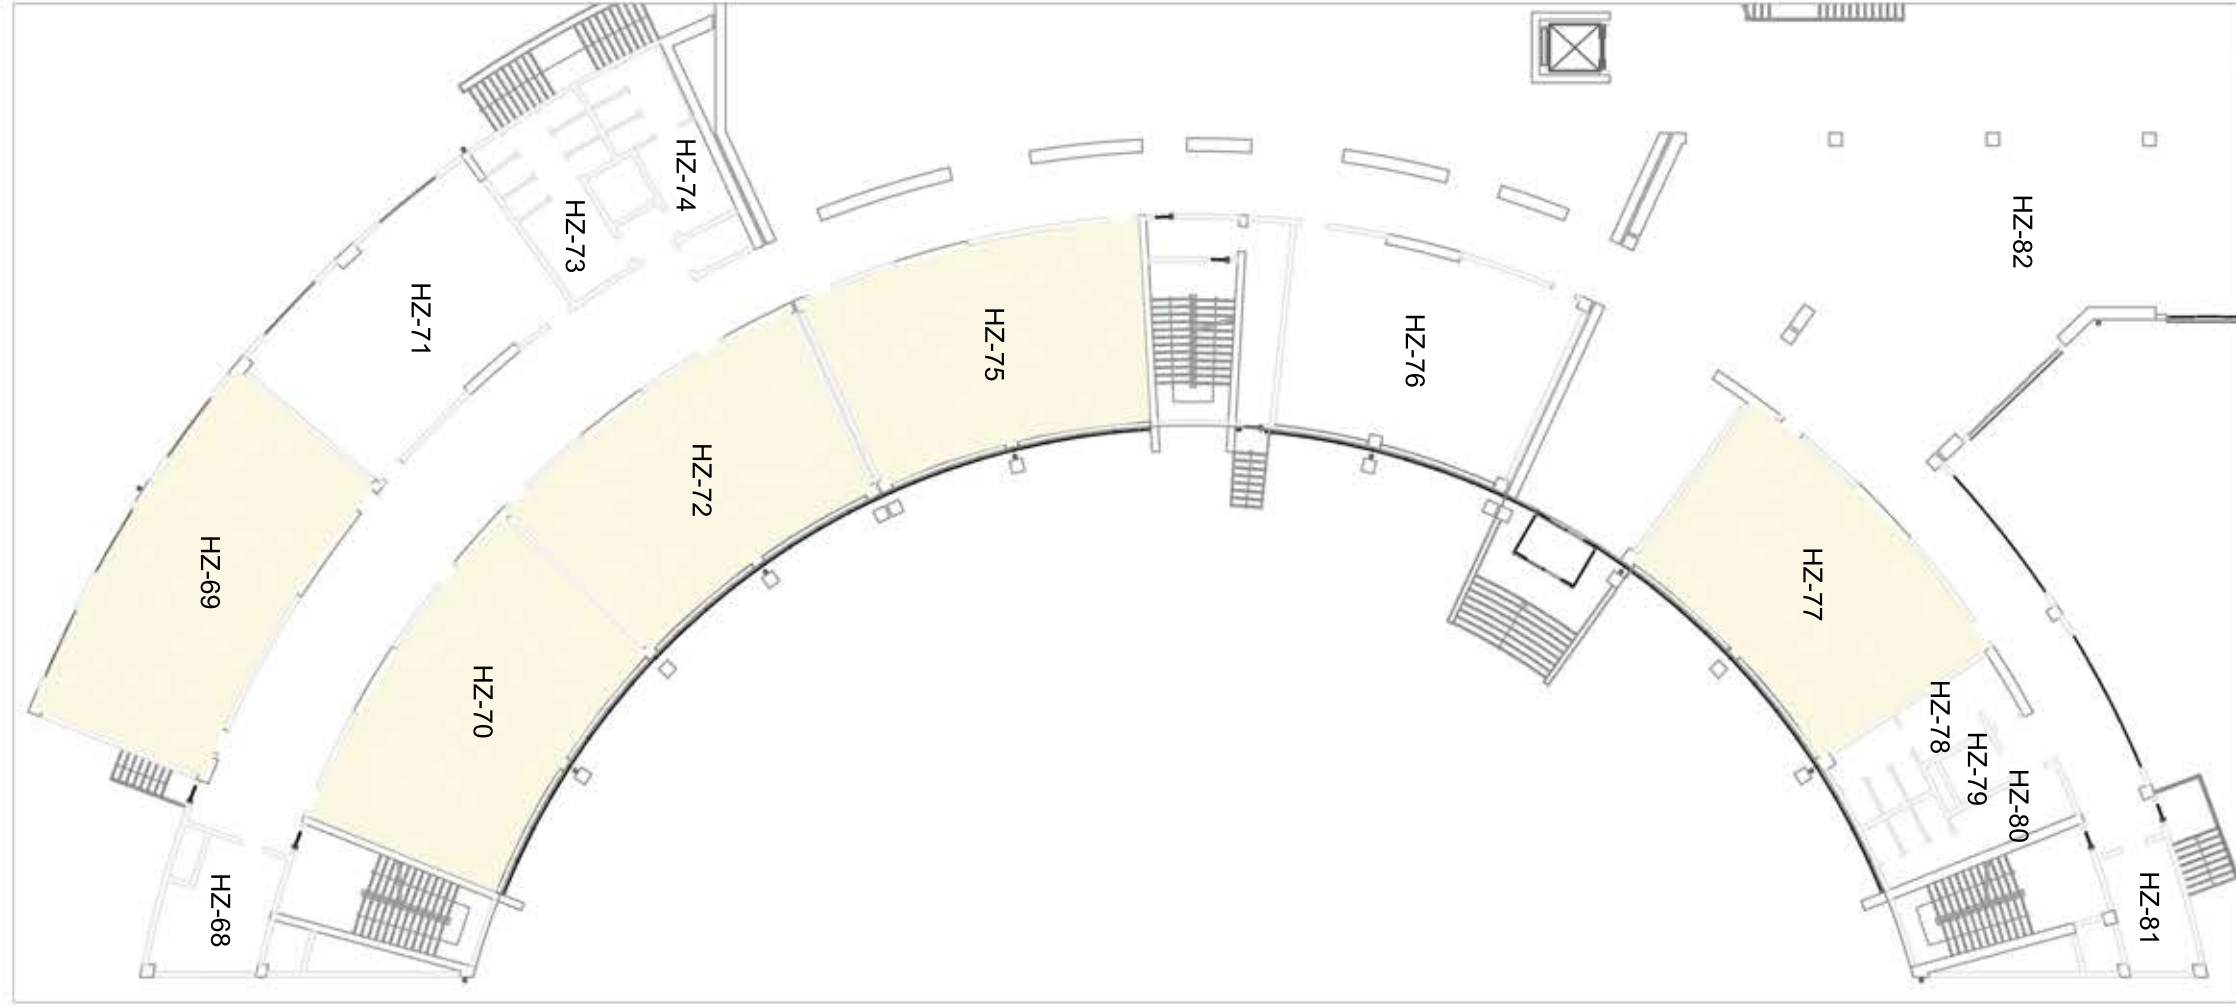

MÜHENDİSLİK VE MİMARLIK FAKÜLTESİ  
FACULTY OF ENGINEERING AND ARCHITECTURE

ZEMİN KAT PLANI - GROUND LEVEL FLOOR PLAN

MÜHENDİSLİK VE MİMARLIK FAKÜLTESİ ZEMİN KAT DERSLİKLERİ

FACULTY OF ENGINEERING AND ARCHITECTURE GROUND LEVEL LECTURE ROOMS

- HZ-69 **Konferans Salonu - Conference Hall**
- HZ-70
- HZ-72
- HZ-75
- HZ-77