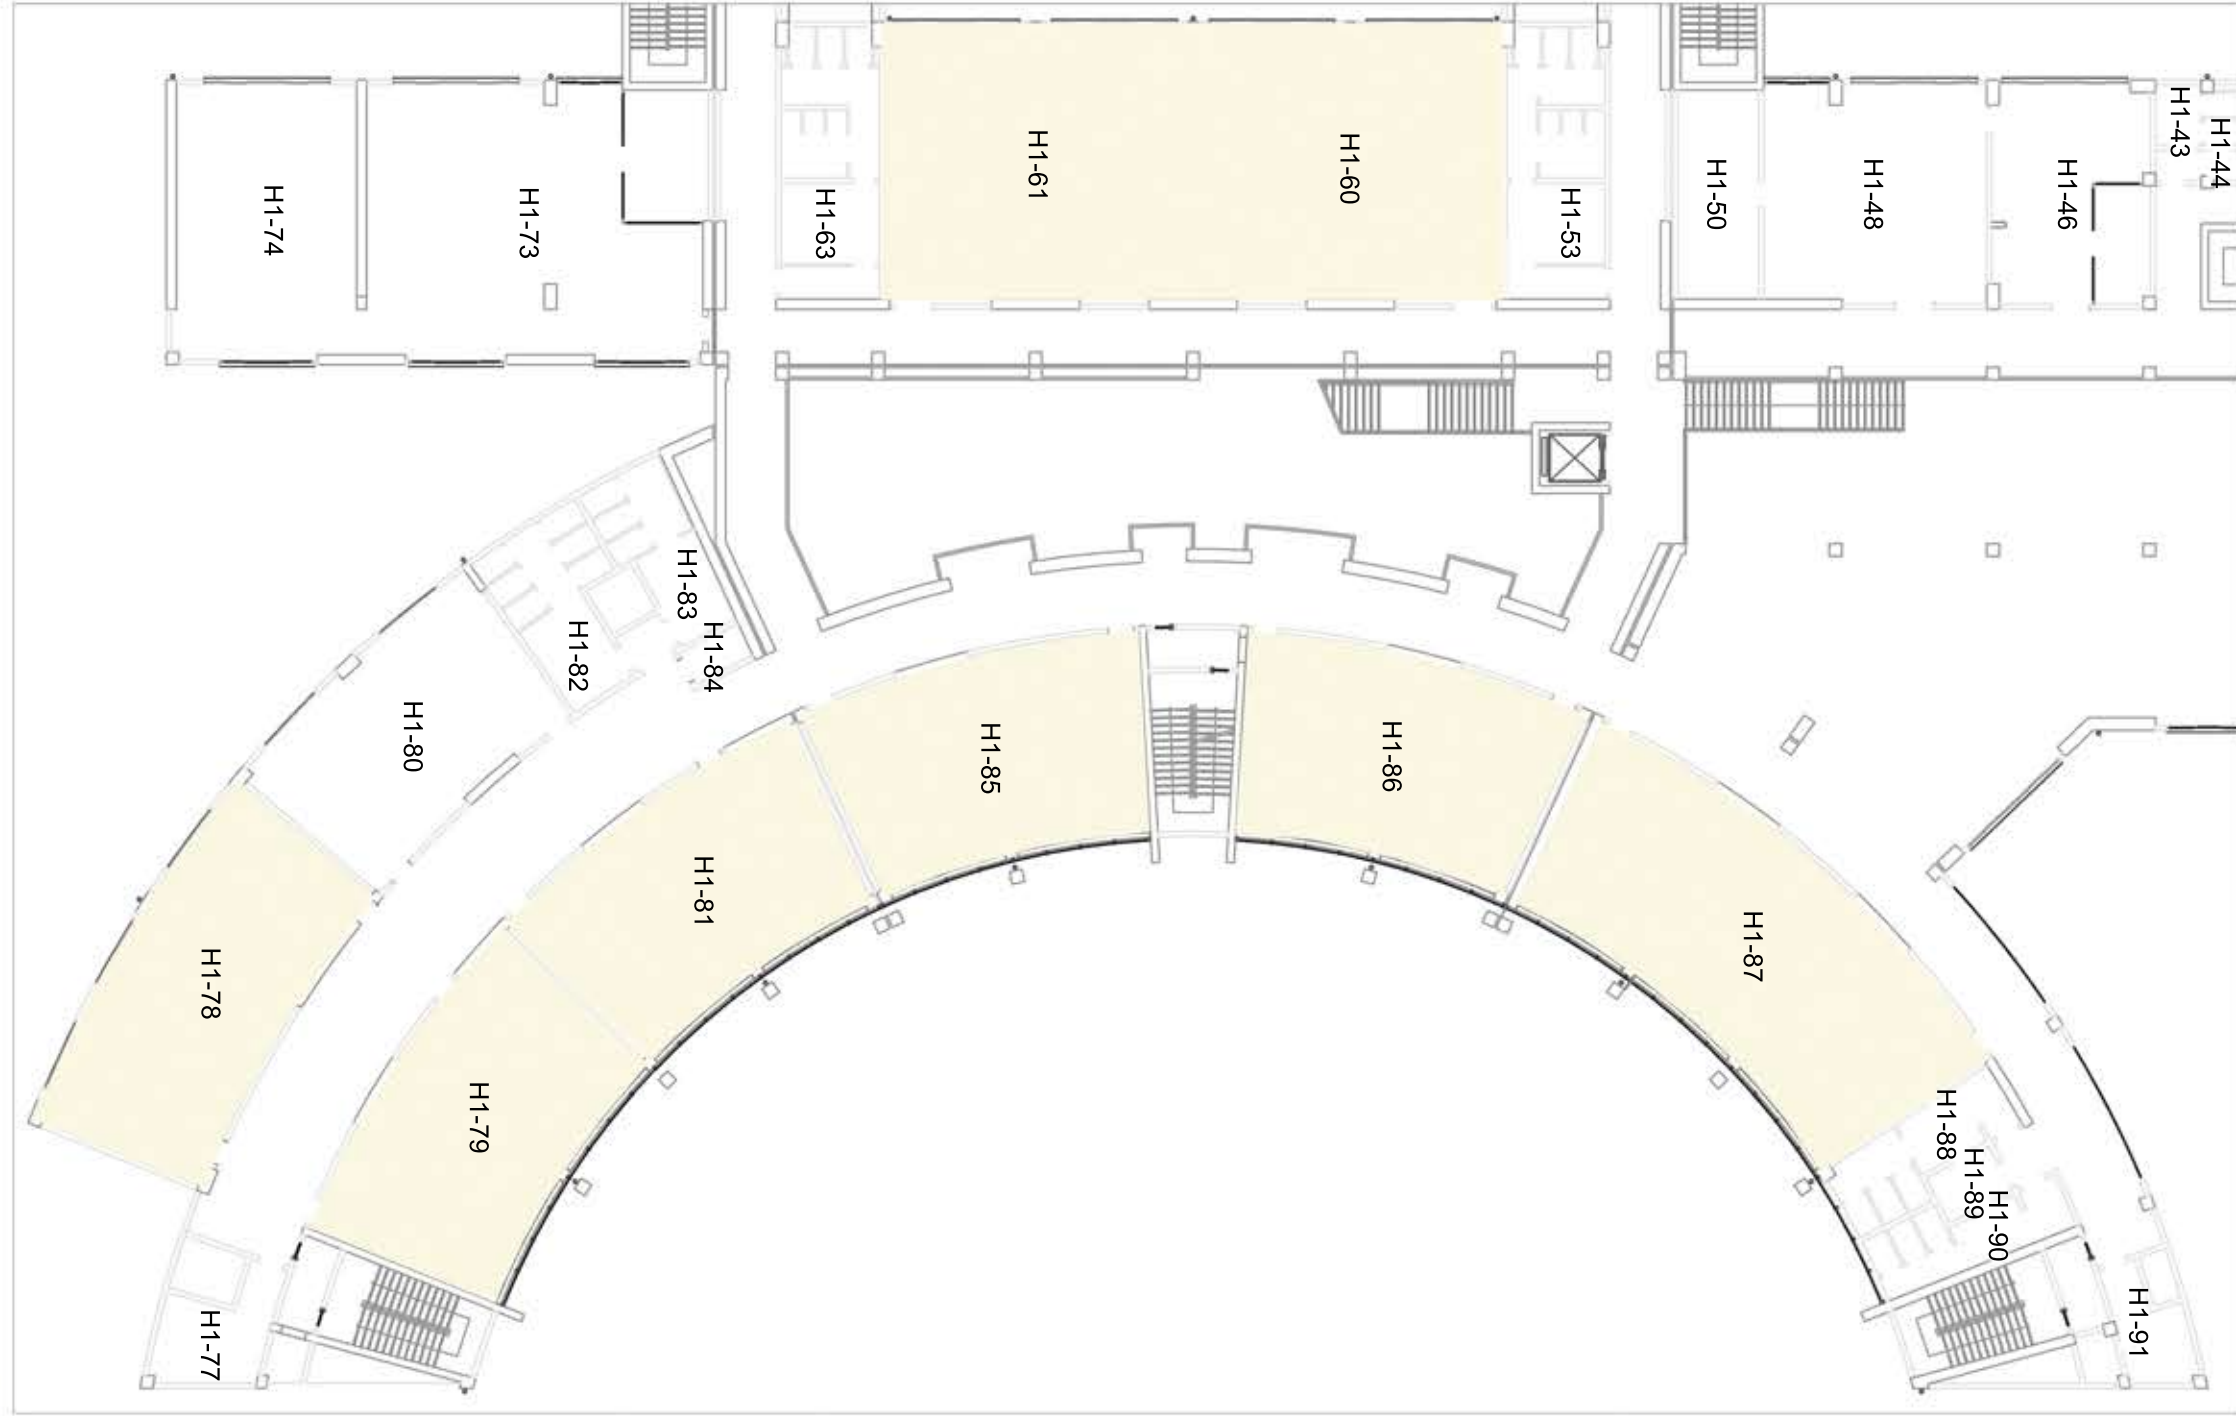

MÜHENDİSLİK VE MİMARLIK FAKÜLTESİ  
FACULTY OF ENGINEERING AND ARCHITECTURE

1. KAT PLANI - FIRST LEVEL FLOOR PLAN

MÜHENDİSLİK VE MİMARLIK FAKÜLTESİ BİRİNCİ KAT DERSLİKLERİ

FACULTY OF ENGINEERING AND ARCHITECTURE FIRST FLOOR LECTURE ROOMS

- |         |         |
|---------|---------|
| ■ H1-60 | ■ H1-81 |
| ■ H1-61 | ■ H1-85 |
| ■ H1-78 | ■ H1-86 |
| ■ H1-79 | ■ H1-87 |